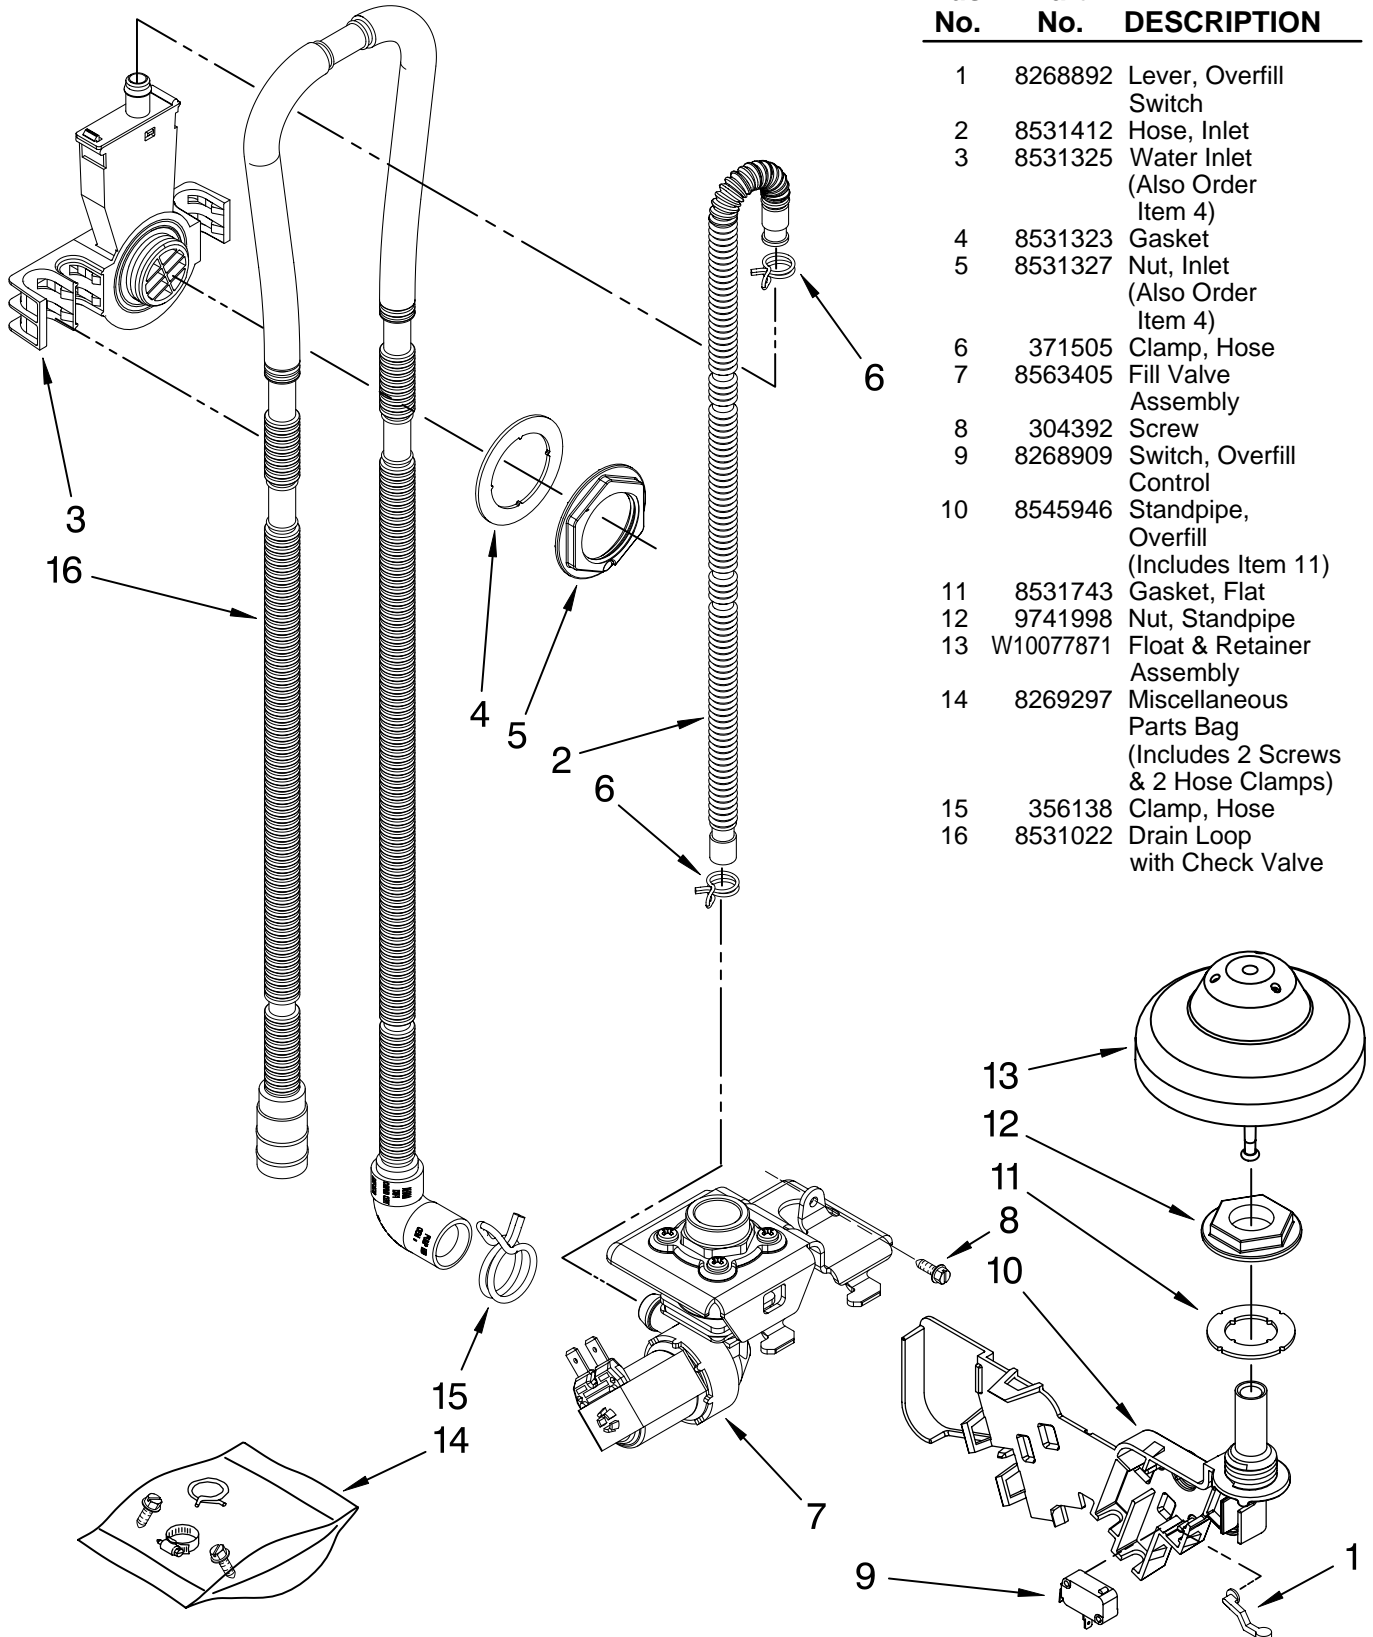

Illus. No.	Part No.	DESCRIPTION
1	8268892	Lever, Overfill Switch
2	8531412	Hose, Inlet
3	8531325	Water Inlet (Also Order Item 4)
4	8531323	Gasket
5	8531327	Nut, Inlet (Also Order Item 4)
6	371505	Clamp, Hose
7	8563405	Fill Valve Assembly
8	304392	Screw
9	8268909	Switch, Overfill Control
10	8545946	Standpipe, Overfill (Includes Item 11)
11	8531743	Gasket, Flat
12	9741998	Nut, Standpipe
13	W10077871	Float & Retainer Assembly
14	8269297	Miscellaneous Parts Bag (Includes 2 Screws & 2 Hose Clamps)
15	356138	Clamp, Hose
16	8531022	Drain Loop with Check Valve